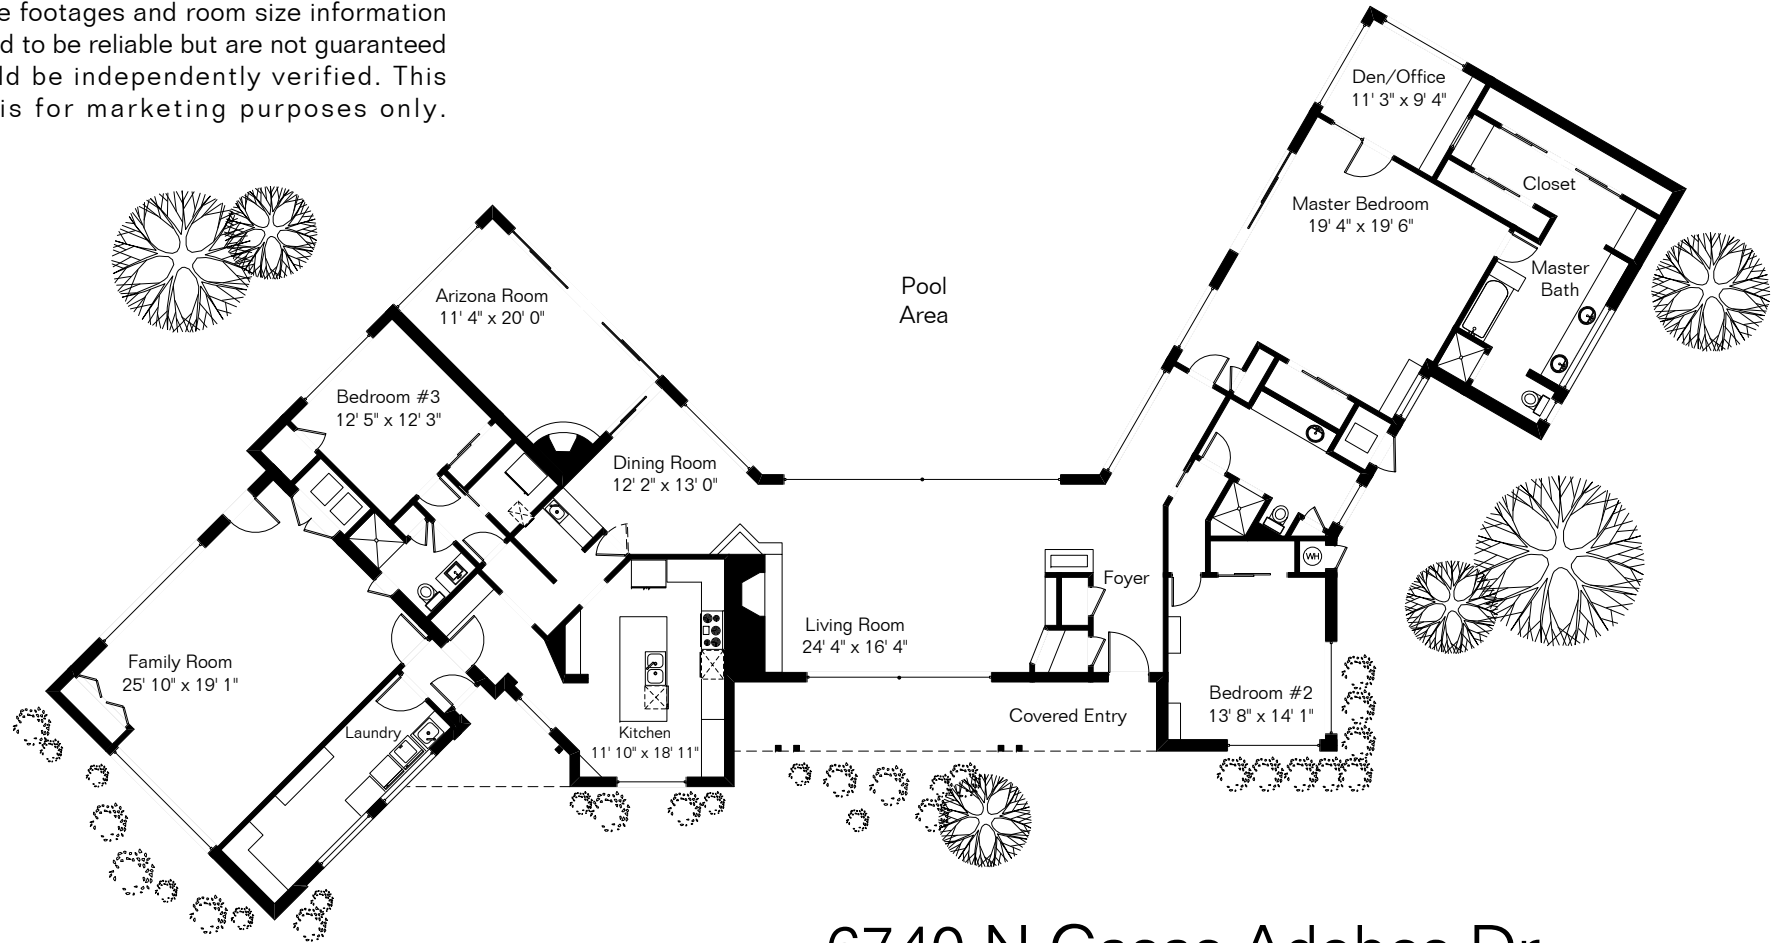

The square footages and room size information are deemed to be reliable but are not guaranteed and should be independently verified. This drawing is for marketing purposes only.

6740 N Casas Adobes Dr

Site Visit March 2020

Copyright 2020 Floor Plans First! LLC
All Rights Reserved.

Living Area 4,148 Sq Ft
Garage 1,008 Sq Ft

www.FloorPlansFirst.com

Toll Free (877) 887-1500
Voice (520) 881-1500

Floor Plans First!
See the Floor Plan First!