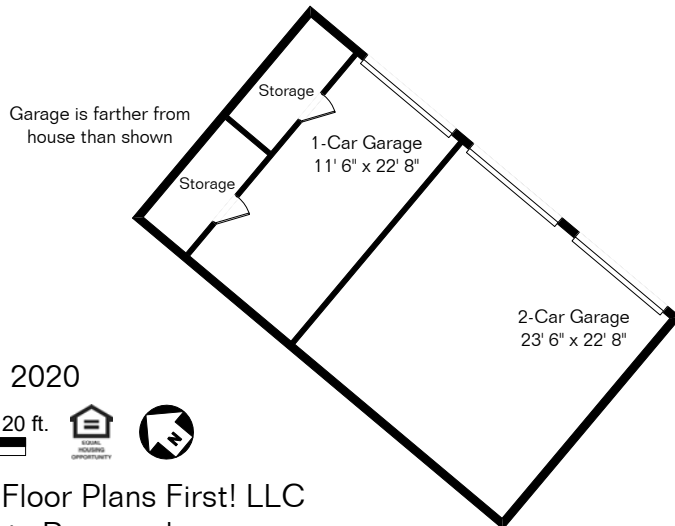

The square footages and room size information are deemed to be reliable but are not guaranteed and should be independently verified. This drawing is for marketing purposes only.

6740 N Casas Adobes Dr

Site Visit March 2020

Copyright 2020 Floor Plans First! LLC
All Rights Reserved.

Living Area 4,148 Sq Ft
Garage 1,008 Sq Ft

www.FloorPlansFirst.com

Toll Free (877) 887-1500
Voice (520) 881-1500

Floor Plans First!
See the Floor Plan First!